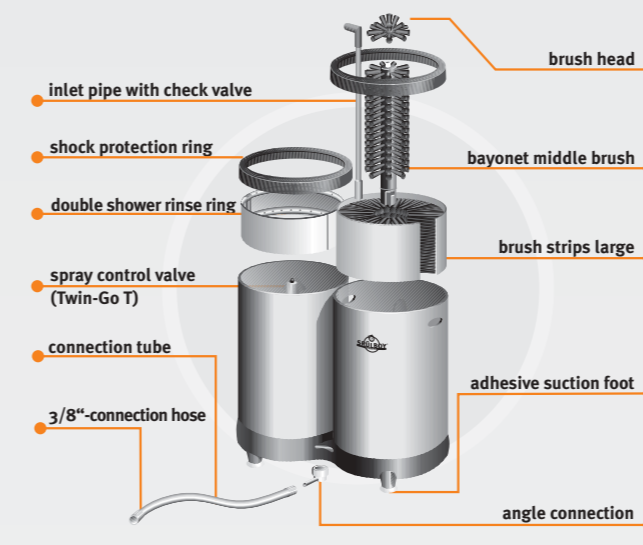

SPÜLBOY® No. 3

Our "small one" takes only little space and fits safely into every counter area. It can be used in the counter sink or also, with additional equipment, as "Portable" without counter sinks.

The Spülboy® No 3 has a container diameter of 15 cm, a bayonet middle brush, a simple shower rinse ring and a fixed rinsing facility.

Technical data:
Length: 32,5 cm
Width: 16 cm
Height: 31 cm
Container Ø: 15 cm
Weight: 2,1 kg

Spülboy® No.3 Art.-No. •1510