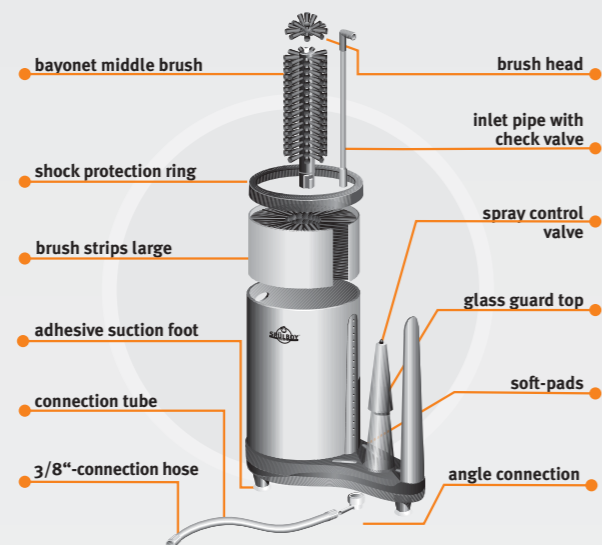

TWIN-GO Telescope

Well-established Spülboy® with new technical refinements. As "Twin-Go T", the robust 2-container unit inherited the current flexible telescopic rinsing system from Neptun T2000. Here as well, you can also wash all glasses including handle and foot up to a depth of 24 cm.

The former version of the Spülboy® "Twin-Go" - without telescopic valve - with fixed rinsing - can still be ordered as a less costly alternative.

Technical data:
Length: 37,5 cm
Width: 18,5 cm
Height: 32,5 cm
Container Ø: 18 cm
Weight: 2,9 kg

Twin-Go T Art.-No. •1550
Twin-Go T - Portable Art.-No. •1552